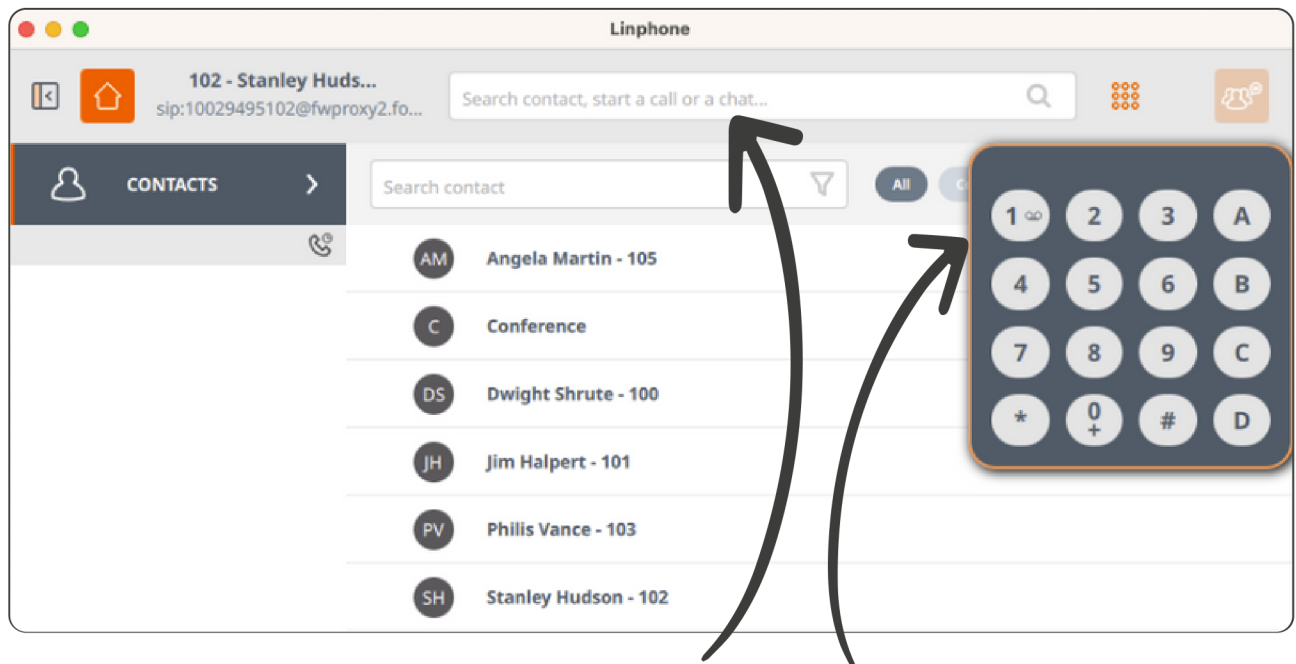

# linphone, while in use.

Open the Linphone app, then click contacts

All internal ext's are automatically in contacts  
(Including instant access to conference calling)

Use dialpad or type numbers to call

# linphone, while in use.

While on a call, click the phone-menu to reveal your caller's phone number.

Click the “...” beside the caller's number to reveal your call options.

# linphone, while in use.

Minimize the app while you work. Incoming calls will alert you.