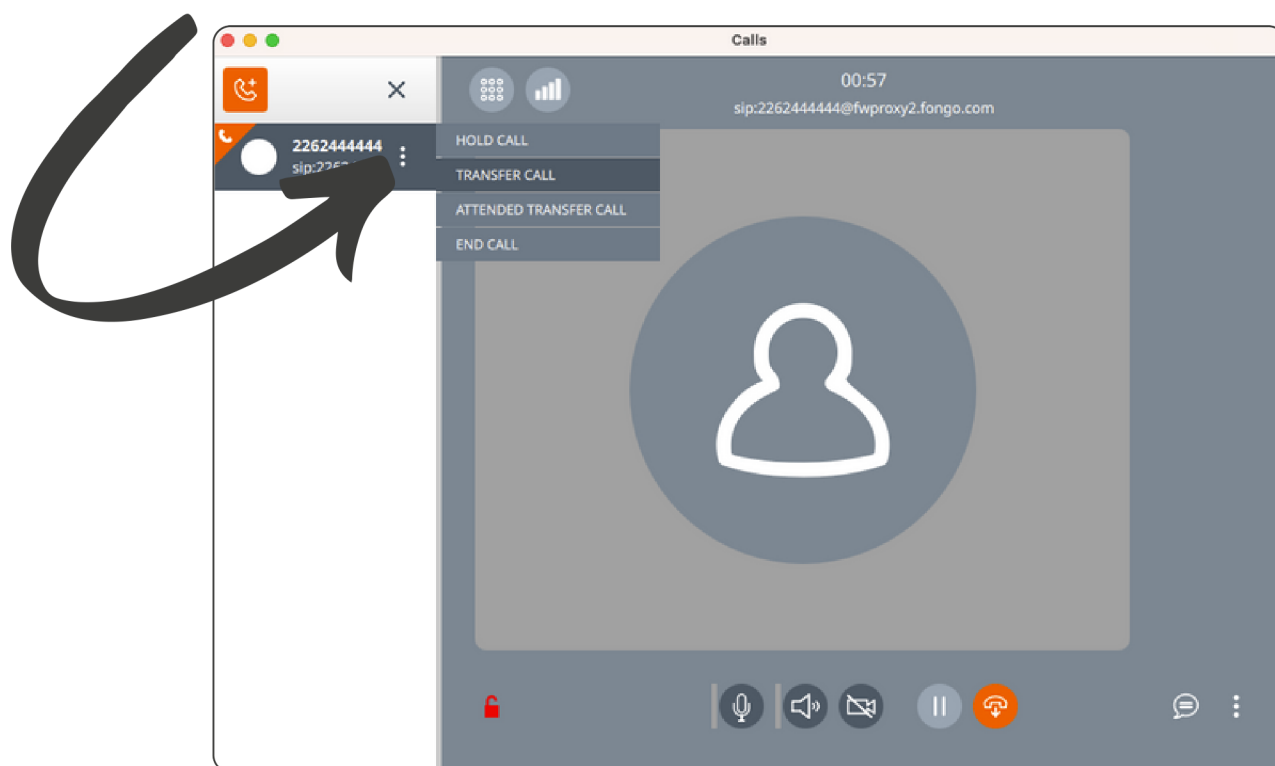

# linphone, while in use.

Open the Linphone app, then click contacts

All internal ext's are automatically in contacts  
(Including instant access to conference calling)

Use dialpad or type numbers to call

# linphone, while in use.

While on a call, click the phone-menu to reveal your caller's phone number.

Click the “...” beside the caller's number to reveal your call options.

# linphone, while in use.

Minimize the app while you work. Incoming calls will alert you.