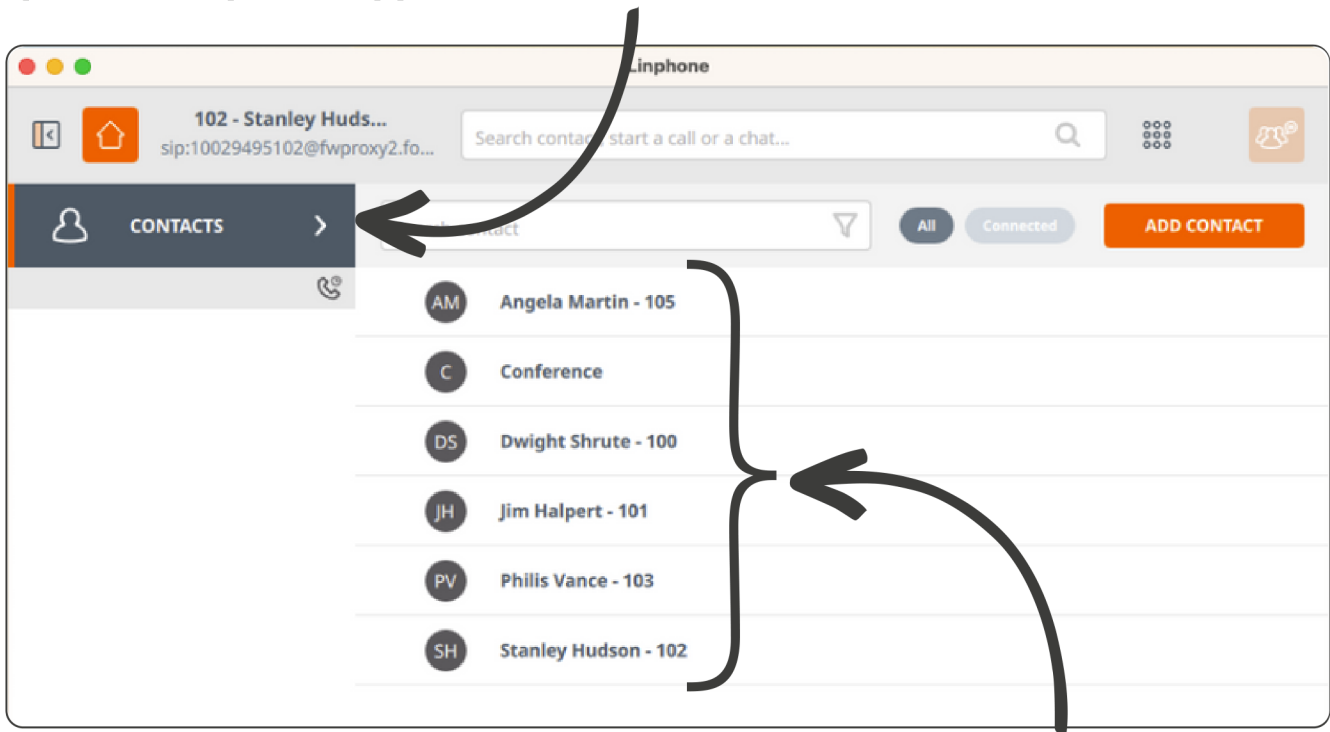

# linphone, while in use.

Open the Linphone app, then click contacts

All internal ext's are automatically in contacts  
(Including instant access to conference calling)

Use dialpad or type numbers to call

# linphone, while in use.

While on a call, click the phone-menu to reveal your caller's phone number.

Click the “...” beside the caller's number to reveal your call options.