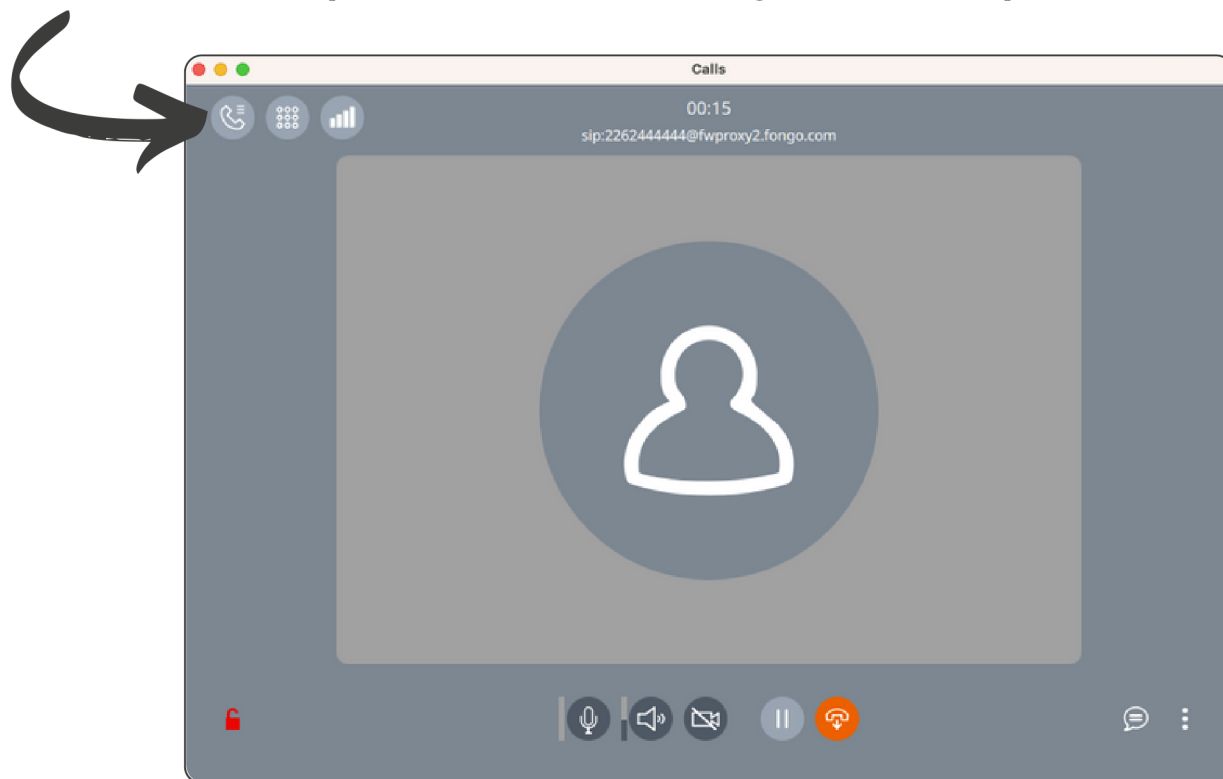

# linphone, while in use.

Open the Linphone app, then click contacts

All internal ext's are automatically in contacts  
(Including instant access to conference calling)

Use dialpad or type numbers to call

# linphone, while in use.

While on a call, click the phone-menu to reveal your caller's phone number.

Click the “...” beside the caller's number to reveal your call options.